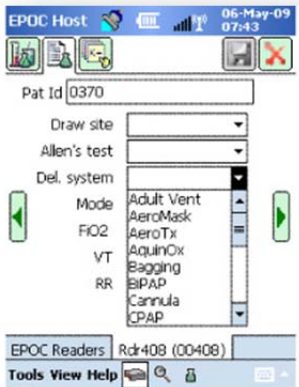

Bender Enterprises	VINtrack	Stolen vehicle detection	http://www.vintrack.com/vintrack.htm
Cardinal Tracking	Various	Parking tickets, mobile citations	http://cardinaltracking.com/index.html
CBORD	CS Pocket Reader	Mobile POS, security access at college / university events	http://universities.cbord.com/products/hardware/cu_csPocketReader.pdf
EF Johnson	Subscriber Management Assistant (SMA)	Loading encryption keys for first responders' radio communications	http://www.efjohnson.com/products/portables/SMA
EnvisionWare	LibraryPDA	Library circulation	http://envisionware.com/librarypda
InspectTech Systems	Pontis	Highway bridge inspections	http://pontis.inspecttech.com/
Plasco ID	PlascoTrac	Tardy student tracking	http://www.plascotrac.com/
SirsiDynix	PocketCirc	Library circulation	http://www.sirsidynix.com/pocketcirc
Vision Database Systems	PockeTracker	Security access, student tracking	http://www.visiondatabase.com/pdf/pocketracker_k12.pdf
Volag System AG	UNIMOD	Gas, water, electricity meter reading	http://www.volag-system.ch/pdf/UNIMOD%20collect_VOLAG_Produkte-Praesentation-f.pdf
Wavetronix	SmartSensor Manager, Click Supervisor	Traffic sensor monitoring and configuration	http://www.wavetronix.com/download/support/downloads/174/original/s%20install%20kit%20datasheet.pdf
Softwarebüro Zauner und Partner	ZA PDA	Roadside vehicle inspections	http://www.socketmobile.com/pdf/success/german-police_case-study.pdf

HEALTHCARE

Developer	Application	Description	URL
Abilia (Handitek)	Handi	Aids for people with cognitive disabilities	http://www.abilia.dk/produkter/produkt.aspx?productgroup=260840&product=264999
Alere	Epoc	Blood gas & electrolyte analysis	http://www.alere.co.uk/biochemistry/articles/epocr-blood-analysis-wireless-near-patient-low-cost-148/text.htm
Allscripts American HealthTech	Touchworks	EMR Post Acute Care	http://www.allscripts.com/ http://www.healthtech.net/
ARANZ Medical	Silhouette Mobile	Wound analysis & measurement	http://www.aranzmedical.com/silhouette-mobile.php
Arrowhead Electronic Healthcare	ePro-LOG	Electronic patient reported outcome for clinical trials	http://www.aheh.com/solutions/multi-method_epro.php
CaraFlow	Vac-Seen	Vaccination compliance management for HR, Occupational Health	http://www.caraflo.com/vac-seen.php/
CBORD	Bedside Menu Entry	Meal planning for hospitals and long-term care facilities	http://hc200.cbord.com/products/productsheet/hc_bme.pdf

Shown above: EF Johnson, Alere, CBORD