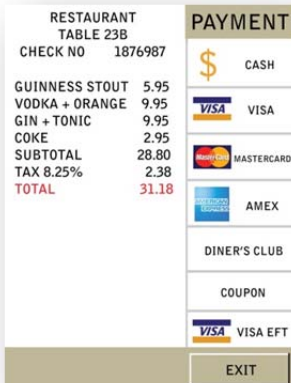

HOSPITALITY

Developer	Application	Description	URL
Aceb Informatique	Expresso	Tablesider ordering, POS	http://aceb.fr/WebACEB/Fichiers/Logiciels/Expresso/ExpressoUltraBOX.pdf
Agilysys	mPOS	Tablesider ordering, POS	http://www.agilysys.com/home/News/070110.htm
Bluize	WalkAbout	Tablesider ordering, POS	http://bluize.com.au/category/walkabout
Cratos Hospitality	Handheld ordering	Tablesider ordering, POS	http://www.cratoshospitality.co.uk/handheld-ordering.html
SSG Lange und Partner AG	eventCASH	Mobile POS for outdoor festivals	http://eventcash.de/module.html
GMS	Kassa Mobile	Tablesider ordering, POS	http://www.gms.info/upload/GKT1.pdf
Madisa	MadisNET TPV	Tablesider ordering, POS	http://www.madisasur.es/Software.aspx
Menusoft	Digital Dining	Tablesider ordering, POS	http://hospitalitytechnology.edgl.com/case-studies/Handheld-POS-Serves-1,300-Guests-Per-Hour-at-Dinner---Movie-Concept-Chain65986
Minibar Systems	Smart Cube	Minibar inventory tracking & billing	http://www.minibar.ch/pix/Files/DOC0006_SmartCube_US_Rev-2.pdf
Mobit AG	Guido Guide	Museum exhibit guide	http://www.guidoguide.com/
Planet Bingo	Mobile POS	Mobile POS for casino halls	http://www.planetbingo.com/v3/index.php/mobile-point-of-sale/83
pointOne	pointOne Mobile	Tablesider ordering, POS	http://www.pointone-epos.co.uk/epos-solutions/wirelesshandhelds.ashx
Posera	Maitre D Pocket POS	Tablesider ordering, POS	http://www.maitredpos.com/partners/certifiedhardware/hardware.aspx?id=202
ProActive Solution	SpringCard – CF (SDK)	POS (smartcard reader)	http://springcard.com/products/springcard-cf.html
Redtree International	1-Night	Event ticketing and cashless payment	http://www.redxcalibur.com/
Solumag	Easy Resto Pocket	Tablesider ordering, POS	http://www.solumag.fr/catalog/Logiciel-%22Easy-Resto-Pocket%22
Torex		Tablesider ordering, POS	http://www.torex.com/global/hospitality
Zonal Retail Data Systems	Aztec	Tablesider ordering, POS	http://www.zonal.co.uk/solutions/businesssolutions/restaurants/

LOGISTICS

Developer	Application	Description	URL
Advantage Route Systems	Route Manager, Q-Route	Route delivery	http://www.advantagers.com/2346/socket-somo-650-handheld.html
Encompass Technologies	Encompass	Route accounting for beverage wholesalers	http://www.encompass8.com/

Shown above: Menusoft, Posera, Encompass