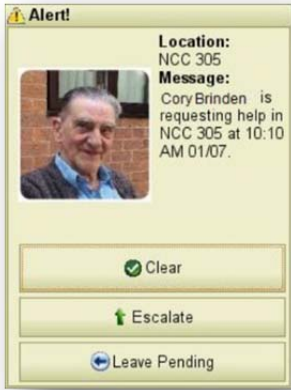

Shown above: Intelligent InSites, Kairos Systems, Speed Script

Cerner (Resource Systems)	CareTracker	Long-term care documentation	http://www.resourcesystems.net/LongTermCare/CareTracker.aspx
Daverci	Toccare, MedPass	Medication management	http://www.daverci.com/
DDH Software	HandEChart	Patient logging	http://www.ddhsoftware.com/handechart.html
Dytrex	Endire Pro	Blood glucose measurement	http://www.dytrex.com/pages/de/prодукte/endire.php
eHealth Solutions	SigmaCare	Point-of-care charting for long-term care	http://www.socketmobile.com/pdf/success/socket-mobile_lancaster-health-group_case-study_EMR.pdf
EQ2	HEMS Enterprise	Hospital operations management	http://www.eq2.com/
Four Rivers Software Systems	TMS Anywhere	Computerized Maintenance Management System for healthcare facilities	http://www.frsoft.com/pages/tms-anywhere-windows-mobile
Harland Simon	RFID Discovery	Asset tracking	http://www.harlandsimon.com/downloads/RFID_Discovery_Healthcare.pdf
hSp	MARIS Diktat	Physician dictation	http://www.ime.de/mobil-diktieren-mit-patientenbezug-der-somo-650-mit-maris-im-krankenhauseinsatz.html
iBleep	iBleep	Paging on-call physicians	http://www.youtube.com/watch?v=zXGjgcpn1P4
Intelligent InSites	InSites Mobile	RFID location tracking for long-term care	http://intelligentinsites.com/documents/HelpCenter/ReferenceDocuments/PDA_User_Guide_2011.pdf
JOMO GV-Partner	JOMOsoft-System	Meal planning for hospitals and long-term care facilities	http://www.gvpbs.de/doc/GVPM409_JOMOsoft_Internet.pdf
Kairos Systems	Kairos Audit Manager	Facility compliance audits	http://www.kairos-systems.com/kairos-audit-manager/
Kodit Database Ltd	CAREMagic	Web enabled care modules	http://www.kodit.com/markets/caremagic/
The Learning Clinic	VitalPAC	Point of care charting	http://www.vitalpac.co.uk/index.html
Medanets	Medanets ABS	Point of care charting (RFID)	http://www.medanets.com/
NSC Medical Cooling Systems		Blood inventory management	http://www.nsc-hamburg.de/
Optimus EMR	Optimus EMR	Electronic medical record	http://www.optimusemr.com/downloads/dell-optimus-emr-case-study.pdf
Speed Script	Speed Script	Electronic signature capture for medication delivery	http://www.socketmobile.com/pdf/success/somo-speedscript-pharmacy_case-study.pdf
topCare Management AG	careCoach	Nursing documentation	http://www.carecoach.ch/
True Process	VeriScan	Medication verification	http://www.trueprocess.com/technologies/veriscan.php
WeCare Australia	Point of Care	Electronic care management system for aged care	http://www.wecare.com.au/poc.html