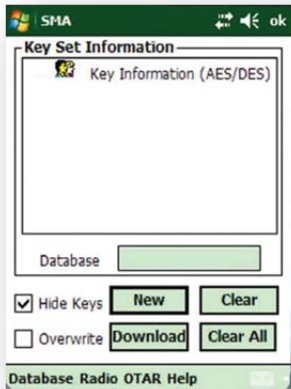

Bender Enterprises	VINtrack	Stolen vehicle detection	http://www.vintrack.com/vintrack.htm
Cardinal Tracking	Various	Parking tickets, mobile citations	http://cardinaltracking.com/index.html
CBORD	CS Pocket Reader	Mobile POS, security access at college / university events	http://universities.cbord.com/products/hardware/cu_csPocketReader.pdf
EF Johnson	Subscriber Management Assistant (SMA)	Loading encryption keys for first responders' radio communications	http://www.efjohnson.com/products/portables/SMA
EnvisionWare	LibraryPDA	Library circulation	http://envisionware.com/librarypda
InspectTech Systems	Pontis	Highway bridge inspections	http://pontis.inspecttech.com/
Plasco ID	PlascoTrac	Tardy student tracking	http://www.plascotrac.com/
SirsiDynix	PocketCirc	Library circulation	http://www.sirsidynix.com/pocketcirc
Vision Database Systems	PockeTracker	Security access, student tracking	http://www.visiondatabase.com/pdf/pocketracker_k12.pdf
Volag System AG	UNIMOD	Gas, water, electricity meter reading	http://www.volag-system.ch/pdf/UNIMOD%20collect_VOLAG_Produkte-Praesentation-f.pdf
Wavetronix	SmartSensor Manager, Click Supervisor	Traffic sensor monitoring and configuration	http://www.wavetronix.com/download/support/downloads/174/original/s%20install%20kit%20datasheet.pdf
Softwarebüro Zauner und Partner	ZA PDA	Roadside vehicle inspections	http://www.socketmobile.com/pdf/success/german-police_case-study.pdf

HEALTHCARE

Developer	Application	Description	URL
Abilia (Handitek)	Handi	Aids for people with cognitive disabilities	http://www.abilia.dk/produkter/produkt.aspx?productgroup=260840&product=264999
Alere	Epoc	Blood gas & electrolyte analysis	http://www.alere.co.uk/biochemistry/articles/epocr-blood-analysis-wireless-near-patient-low-cost-148/text.htm
Allscripts American HealthTech	Touchworks	EMR Post Acute Care	http://www.allscripts.com/ http://www.healthtech.net/
ARANZ Medical	Silhouette Mobile	Wound analysis & measurement	http://www.aranzmedical.com/silhouette-mobile.php
Arrowhead Electronic Healthcare	ePro-LOG	Electronic patient reported outcome for clinical trials	http://www.aheh.com/solutions/multi-method_epro.php
CaraFlow	Vac-Seen	Vaccination compliance management for HR, Occupational Health	http://www.caraflo.com/vac-seen.php/
CBORD	Bedside Menu Entry	Meal planning for hospitals and long-term care facilities	http://hc200.cbord.com/products/productsheet/hc_bme.pdf

Shown above: EF Johnson, Alere, CBORD